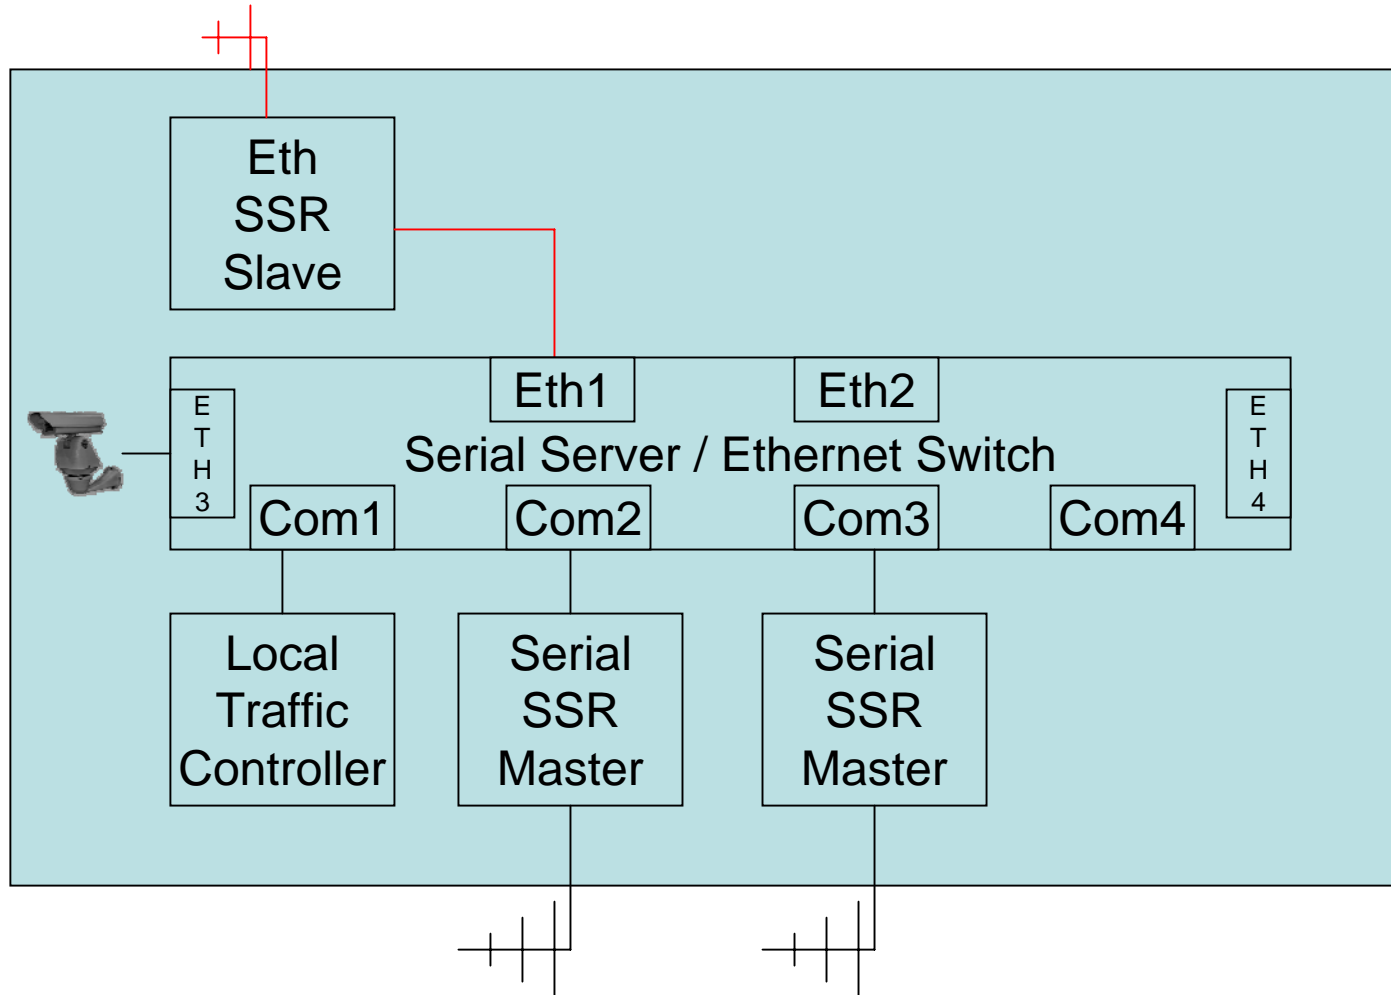

Traffic Signal Controller “A”

Traffic Signal Controller “SR” Serial Repeater

Consolidation Point Repeater “CPR”

Consolidation Point Repeater w/CCTV “CPRC”

LCCS Consolidation Point “LCCS”

Consolidation Point “40A”

Consolidation Point “21A”

Consolidation Point “22A”

Consolidation Point “23A”

Consolidation Point “10A”

Consolidation Point “11A”

Consolidation Point “12A”

Consolidation Point “13A”

Consolidation Point w/CCTV “30C”

Consolidation Point w/CCTV “31C”

Consolidation Point w/CCTV “32C”

Consolidation Point w/CCTV “33C”

Consolidation Point w/CCTV “20C”

Consolidation Point w/CCTV “21C”

Consolidation Point w/CCTV “22C”

Consolidation Point w/CCTV “23C”

Consolidation Point w/CCTV “10C”

Consolidation Point w/CCTV “11C”

Consolidation Point w/CCTV “12C”

Consolidation Point w/CCTV “13C”

DSL/Modem Consolidation Point “VPN00A”

DSL/Modem Consolidation Point “VPN01A”