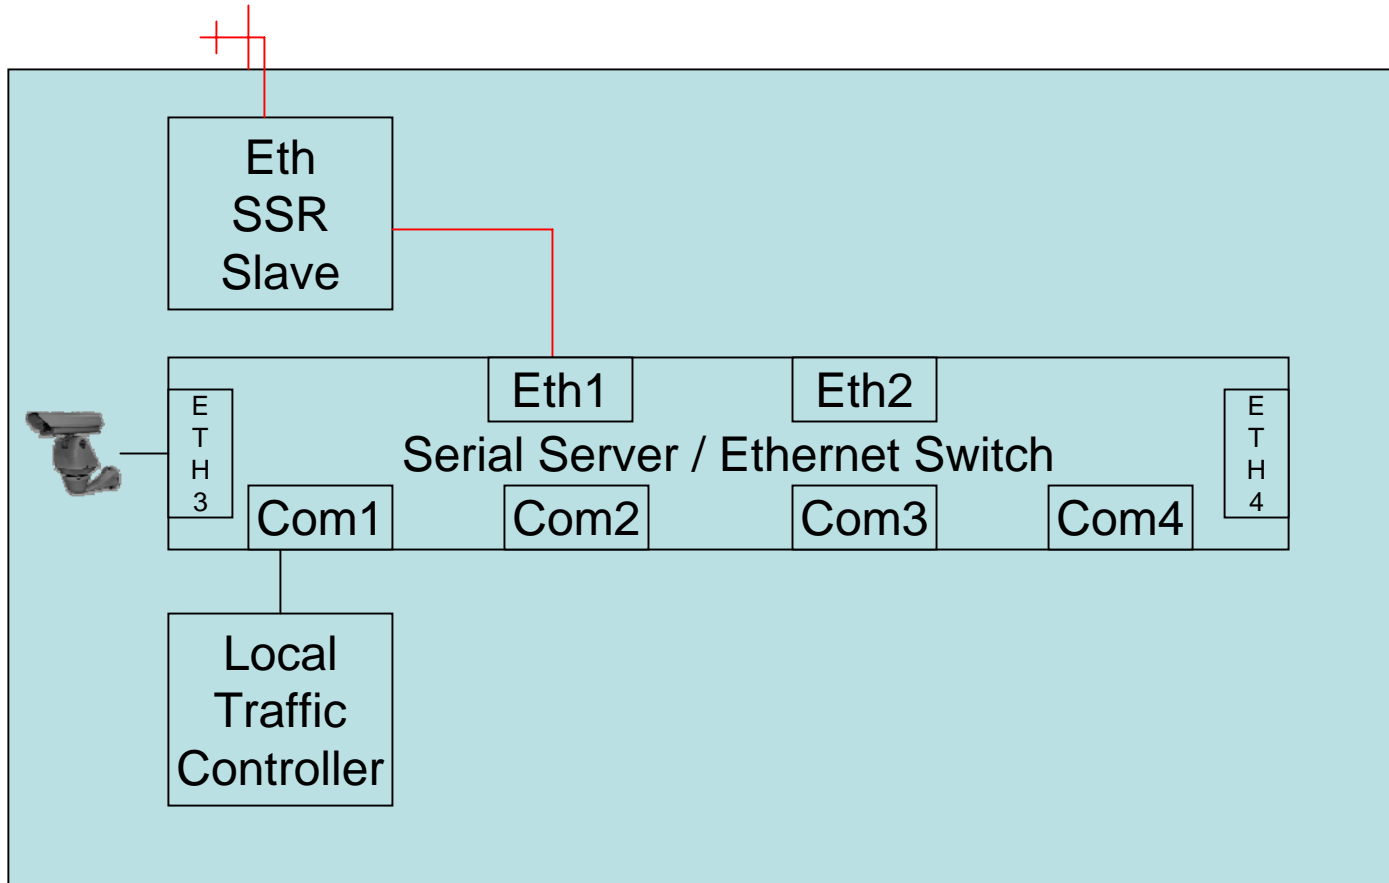

Traffic Signal Controller “A”

Traffic Signal Controller “SR” Serial Repeater

Consolidation Point Repeater “CPR”

Consolidation Point Repeater w/CCTV “CPRC”

LCCS Consolidation Point “LCCS”

Consolidation Point “40A”

Consolidation Point “21A”

Consolidation Point “22A”

Consolidation Point “23A”

Consolidation Point “10A”

Consolidation Point “11A”

Consolidation Point “12A”

Consolidation Point “13A”

Consolidation Point w/CCTV “30C”

Consolidation Point w/CCTV “31C”

Consolidation Point w/CCTV “32C”

Consolidation Point w/CCTV “33C”

Consolidation Point w/CCTV “20C”

Consolidation Point w/CCTV “21C”

Consolidation Point w/CCTV “22C”

Consolidation Point w/CCTV “23C”

Consolidation Point w/CCTV “10C”

Consolidation Point w/CCTV “11C”

Consolidation Point w/CCTV “12C”

Consolidation Point w/CCTV “13C”

DSL/Modem Consolidation Point “VPN00A”

DSL/Modem Consolidation Point “VPN01A”