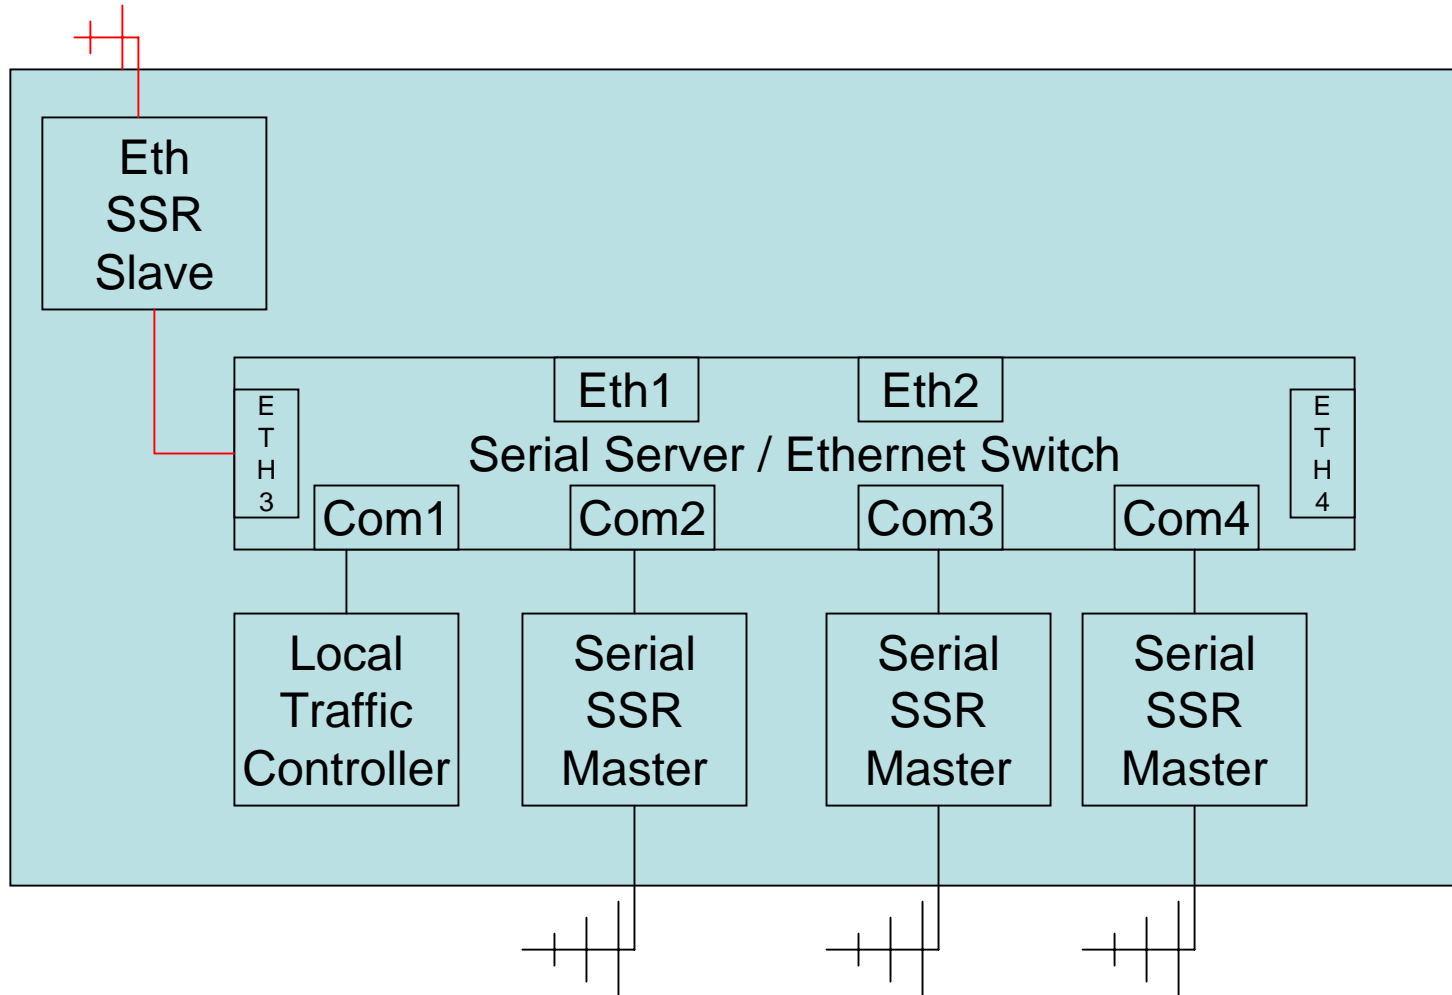

Traffic Signal Controller “A”

Traffic Signal Controller “SR” Serial Repeater

Consolidation Point Repeater “CPR”

Consolidation Point Repeater w/CCTV “CPRC”

LCCS Consolidation Point “LCCS”

Consolidation Point “40A”

Consolidation Point “41A”

Consolidation Point “42A”

Consolidation Point “43A”

Consolidation Point “30A”

Consolidation Point “31A”

Consolidation Point “32A”

Consolidation Point “33A”

Consolidation Point “20A”

Consolidation Point “21A”

Consolidation Point “22A”

Consolidation Point “23A”

Consolidation Point “10A”

Consolidation Point “11A”

Consolidation Point “12A”

Consolidation Point “13A”

Consolidation Point w/CCTV “30C”

Consolidation Point w/CCTV “31C”

Consolidation Point w/CCTV “32C”

Consolidation Point w/CCTV “33C”

Consolidation Point w/CCTV “20C”

Consolidation Point w/CCTV “21C”

Consolidation Point w/CCTV “22C”

Consolidation Point w/CCTV “23C”