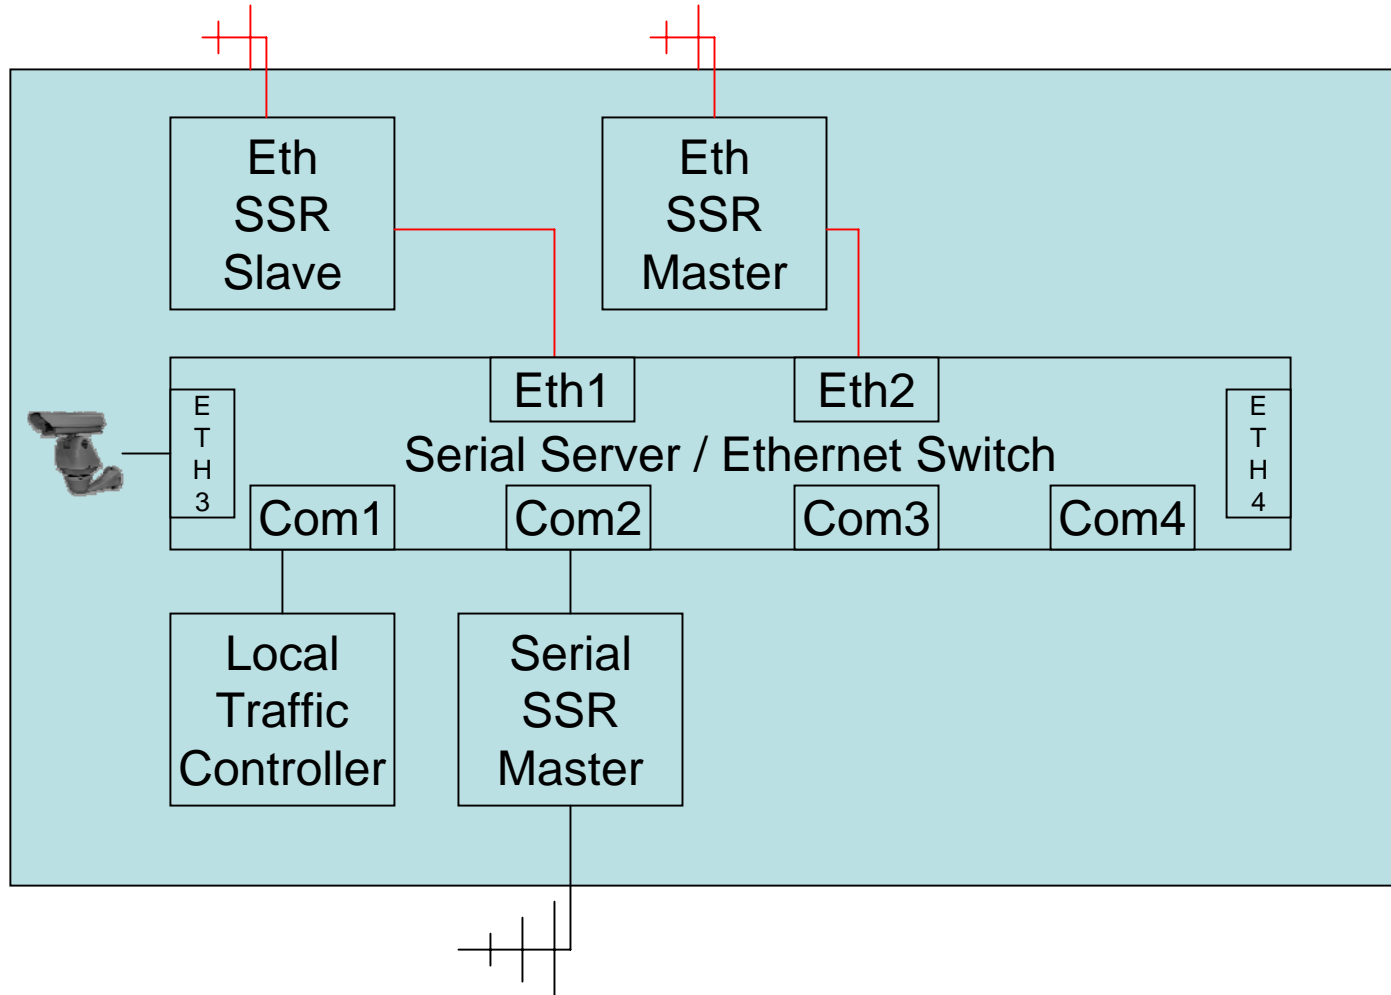

Traffic Signal Controller “A”

Traffic Signal Controller “SR” Serial Repeater

Consolidation Point Repeater “CPR”

Consolidation Point Repeater w/CCTV “CPRC”

LCCS Consolidation Point “LCCS”

Consolidation Point “40A”

Consolidation Point “21A”

Consolidation Point “22A”

Consolidation Point “23A”

Consolidation Point “10A”

Consolidation Point “11A”

Consolidation Point “12A”

Consolidation Point “13A”

Consolidation Point w/CCTV “30C”

Consolidation Point w/CCTV “31C”

Consolidation Point w/CCTV “32C”

Consolidation Point w/CCTV “33C”

Consolidation Point w/CCTV “20C”

Consolidation Point w/CCTV “21C”

Consolidation Point w/CCTV “22C”

Consolidation Point w/CCTV “23C”

Consolidation Point w/CCTV “10C”

Consolidation Point w/CCTV “11C”

Consolidation Point w/CCTV “12C”

Consolidation Point w/CCTV “13C”

DSL/Modem Consolidation Point “VPN00A”

DSL/Modem Consolidation Point “VPN01A”