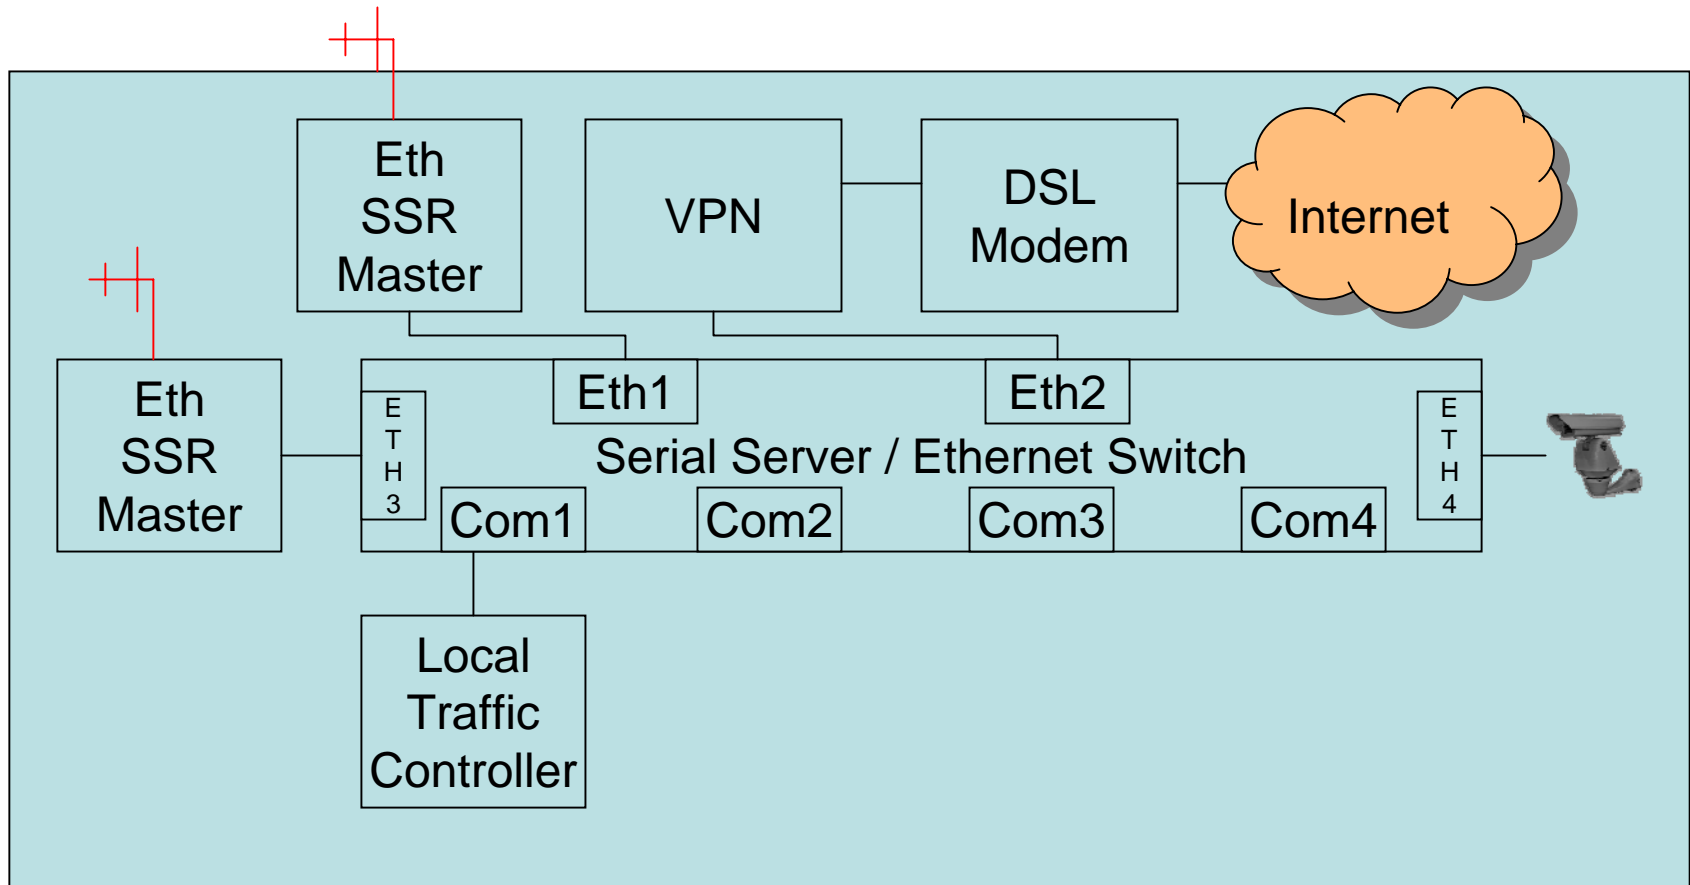

Traffic Signal Controller “A”

Traffic Signal Controller “SR” Serial Repeater

Consolidation Point Repeater “CPR”

Consolidation Point Repeater w/CCTV “CPRC”

LCCS Consolidation Point “LCCS”

Consolidation Point “40A”

DSL/Modem Consolidation Point “VPN20A”

DSL/Modem Consolidation Point “VPN21A”

DSL/Modem Consolidation Point “VPN22A”

DSL/Modem Consolidation Point “VPN23A”

DSL/Modem Consolidation Point “VPN30A”

DSL/Modem Consolidation Point “VPN31A”

DSL/Modem Consolidation Point “VPN32A”

DSL/Modem Consolidation Point “VPN33A”

DSL/Modem Consolidation Point w/CCTV “VPN10C”

DSL/Modem Consolidation Point w/CCTV “VPN11C”

DSL/Modem Consolidation Point w/CCTV “VPN12C”

DSL/Modem Consolidation Point w/CCTV “VPN13C”

DSL/Modem Consolidation Point w/CCTV “VPN20C”

DSL/Modem Consolidation Point w/CCTV “VPN21C”

DSL/Modem Consolidation Point w/CCTV “VPN22C”

DSL/Modem Consolidation Point w/CCTV “VPN23C”