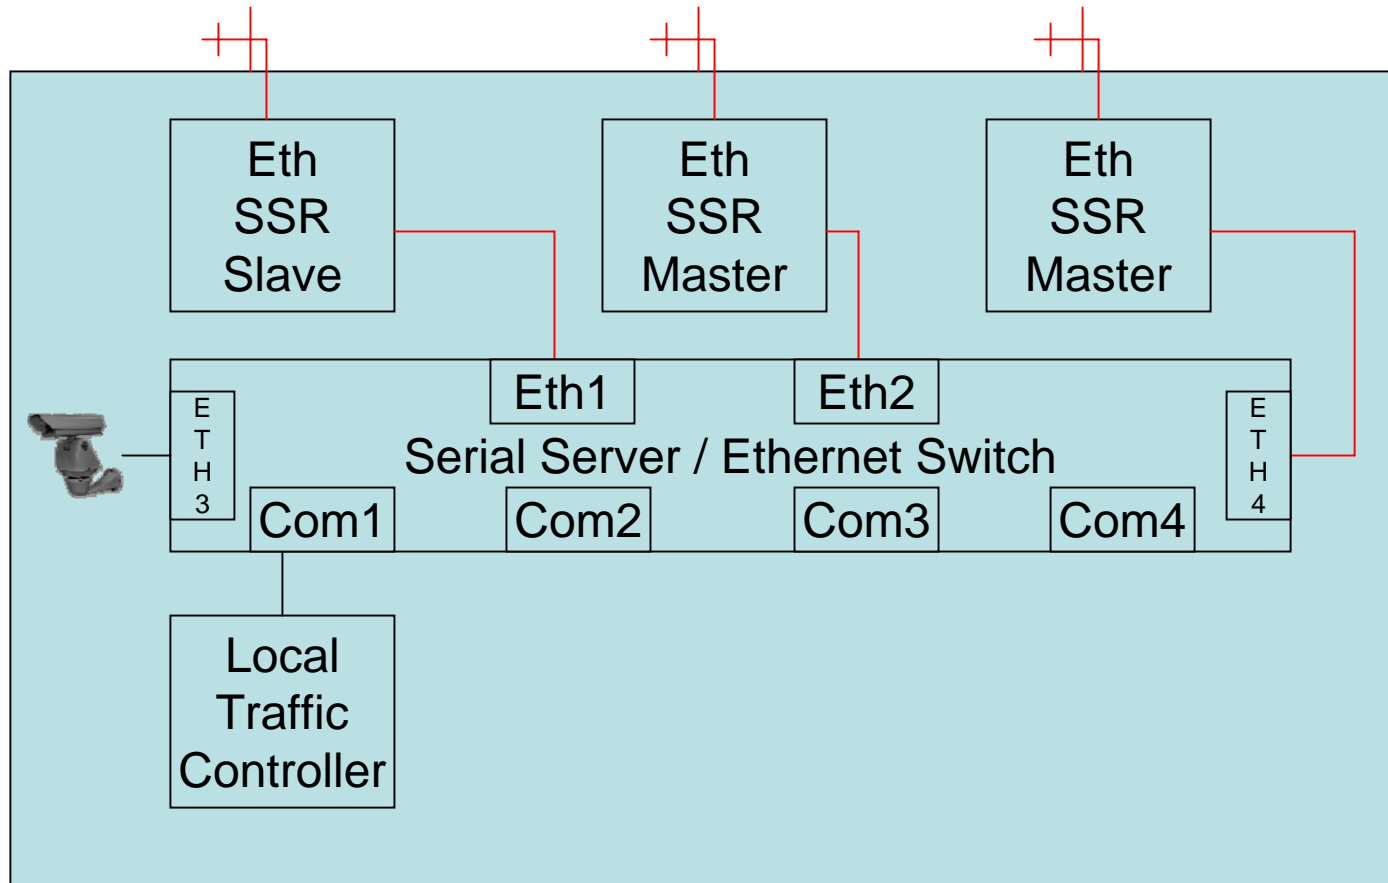

Traffic Signal Controller “A”

Traffic Signal Controller “SR” Serial Repeater

Consolidation Point Repeater “CPR”

Consolidation Point Repeater w/CCTV “CPRC”

LCCS Consolidation Point “LCCS”

Consolidation Point “40A”

Consolidation Point “21A”

Consolidation Point “22A”

Consolidation Point “23A”

Consolidation Point “10A”

Consolidation Point “11A”

Consolidation Point “12A”

Consolidation Point “13A”

Consolidation Point w/CCTV “30C”

Consolidation Point w/CCTV “31C”

Consolidation Point w/CCTV “32C”

Consolidation Point w/CCTV “33C”

Consolidation Point w/CCTV “20C”

Consolidation Point w/CCTV “21C”

Consolidation Point w/CCTV “22C”

Consolidation Point w/CCTV “23C”

Consolidation Point w/CCTV “10C”

Consolidation Point w/CCTV “11C”

Consolidation Point w/CCTV “12C”

Consolidation Point w/CCTV “13C”

DSL/Modem Consolidation Point “VPN00A”

DSL/Modem Consolidation Point “VPN01A”