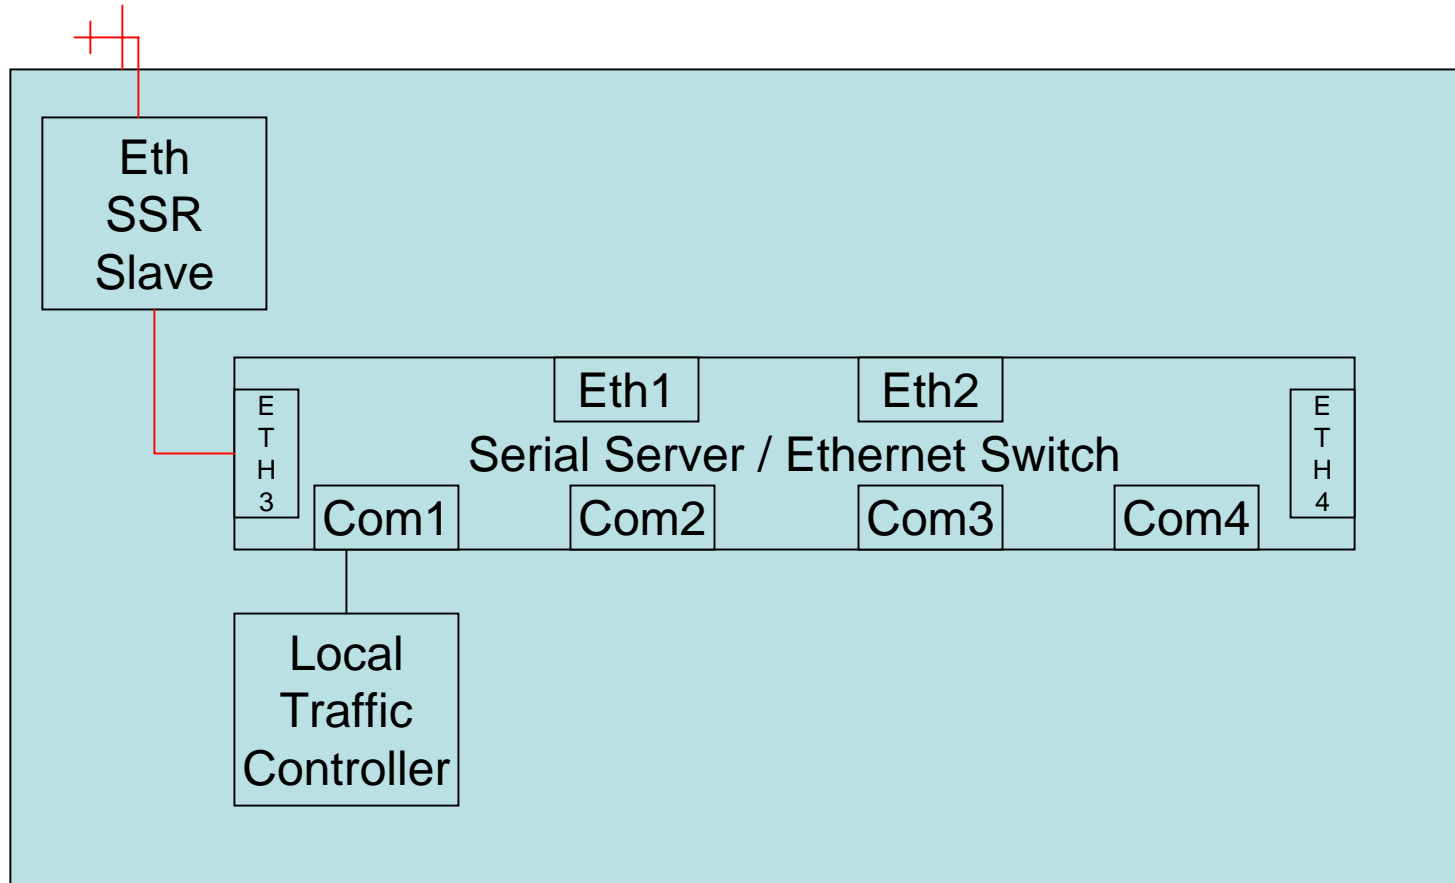

Traffic Signal Controller “A”

Traffic Signal Controller “SR” Serial Repeater

Consolidation Point Repeater “CPR”

Consolidation Point Repeater w/CCTV “CPRC”

LCCS Consolidation Point “LCCS”

Consolidation Point “40A”

Consolidation Point “41A”

Consolidation Point “42A”

Consolidation Point “43A”

Consolidation Point “30A”

Consolidation Point “31A”

Consolidation Point “32A”

Consolidation Point “33A”

Consolidation Point “20A”

Consolidation Point “21A”

Consolidation Point “22A”

Consolidation Point “23A”

Consolidation Point “10A”

Consolidation Point “11A”

Consolidation Point “12A”

Consolidation Point “13A”

Consolidation Point w/CCTV “30C”

Consolidation Point w/CCTV “31C”

Consolidation Point w/CCTV “32C”

Consolidation Point w/CCTV “33C”

Consolidation Point w/CCTV “20C”

Consolidation Point w/CCTV “21C”

Consolidation Point w/CCTV “22C”

Consolidation Point w/CCTV “23C”