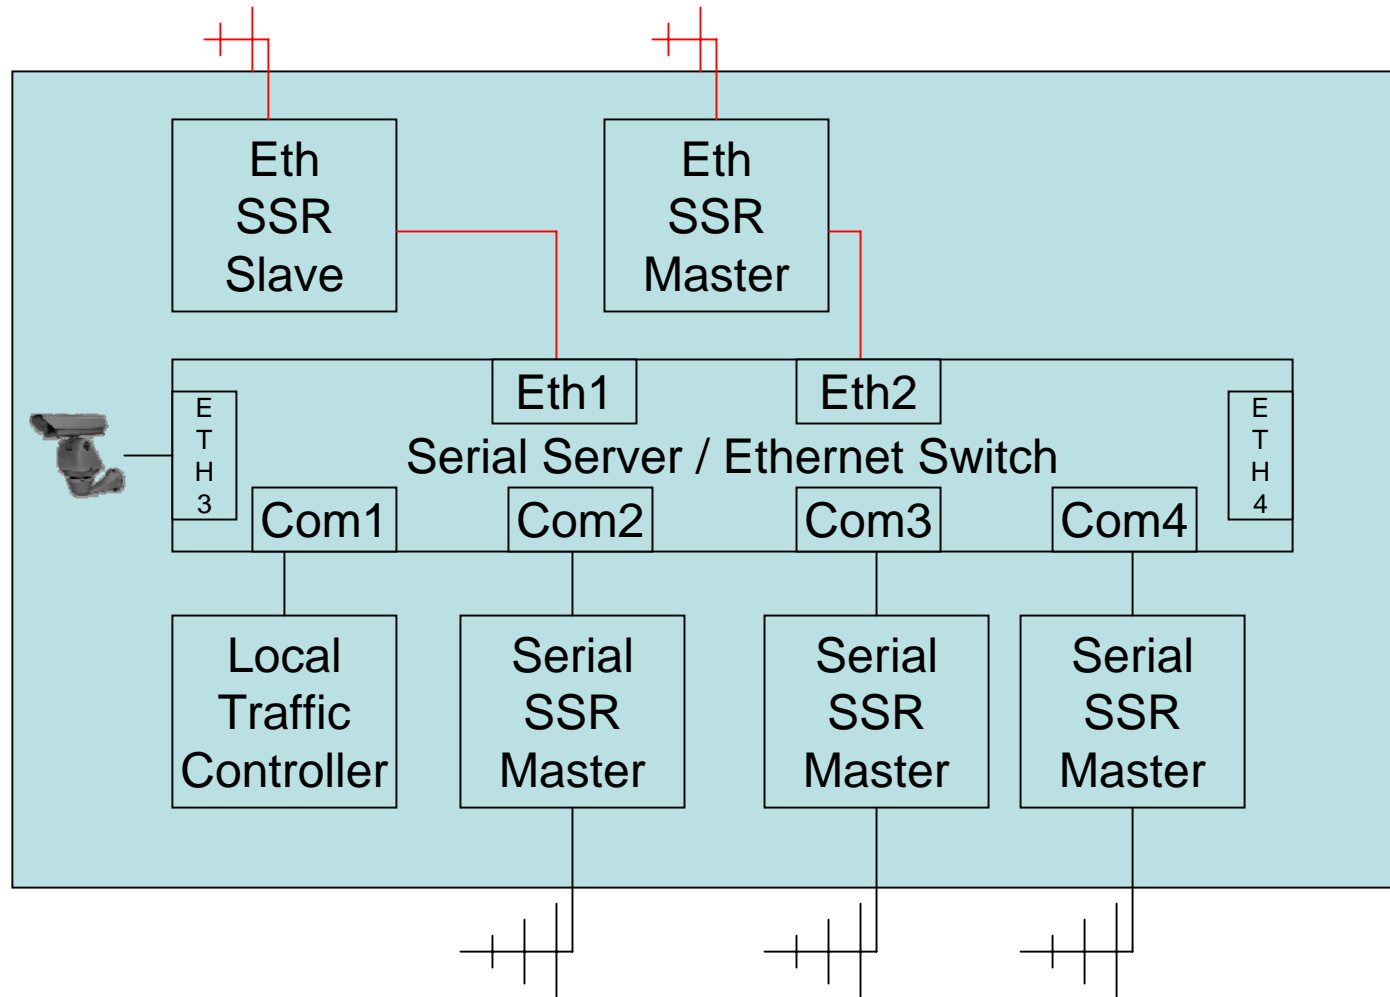

Traffic Signal Controller “A”

Traffic Signal Controller “SR” Serial Repeater

Consolidation Point Repeater “CPR”

Consolidation Point Repeater w/CCTV “CPRC”

LCCS Consolidation Point “LCCS”

Consolidation Point “40A”

Consolidation Point “21A”

Consolidation Point “22A”

Consolidation Point “23A”

Consolidation Point “10A”

Consolidation Point “11A”

Consolidation Point “12A”

Consolidation Point “13A”

Consolidation Point w/CCTV “30C”

Consolidation Point w/CCTV “31C”

Consolidation Point w/CCTV “32C”

Consolidation Point w/CCTV “33C”

Consolidation Point w/CCTV “20C”

Consolidation Point w/CCTV “21C”

Consolidation Point w/CCTV “22C”

Consolidation Point w/CCTV “23C”

Consolidation Point w/CCTV “10C”

Consolidation Point w/CCTV “11C”

Consolidation Point w/CCTV “12C”

Consolidation Point w/CCTV “13C”

DSL/Modem Consolidation Point “VPN00A”

DSL/Modem Consolidation Point “VPN01A”