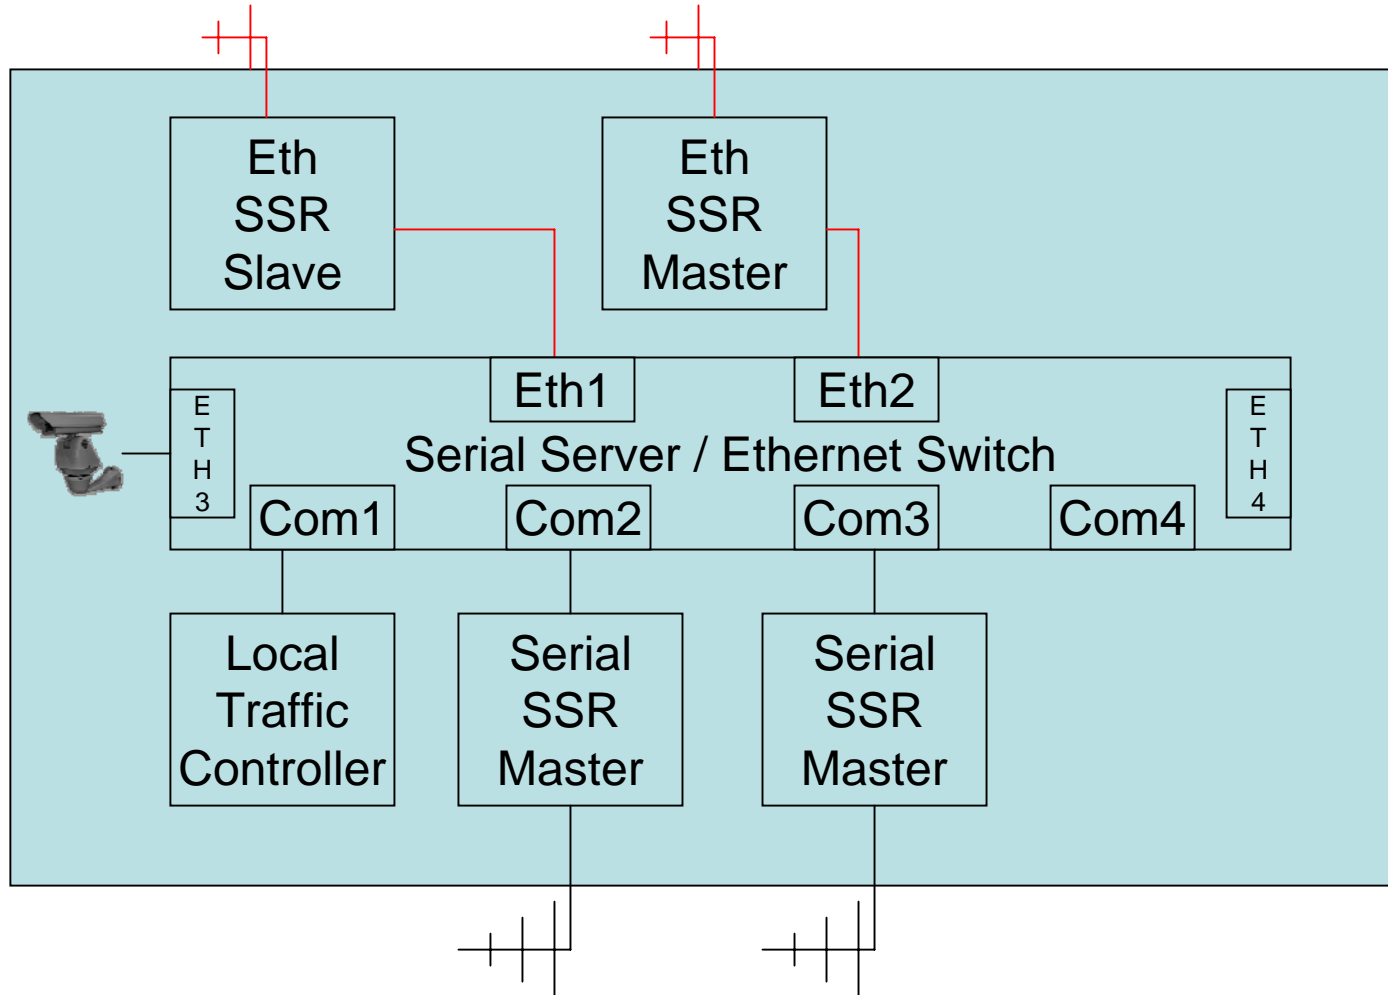

Traffic Signal Controller “A”

Traffic Signal Controller “SR” Serial Repeater

Consolidation Point Repeater “CPR”

Consolidation Point Repeater w/CCTV “CPRC”

LCCS Consolidation Point “LCCS”

Consolidation Point “40A”

Consolidation Point “21A”

Consolidation Point “22A”

Consolidation Point “23A”

Consolidation Point “10A”

Consolidation Point “11A”

Consolidation Point “12A”

Consolidation Point “13A”

Consolidation Point w/CCTV “30C”

Consolidation Point w/CCTV “31C”

Consolidation Point w/CCTV “32C”

Consolidation Point w/CCTV “33C”

Consolidation Point w/CCTV “20C”

Consolidation Point w/CCTV “21C”

Consolidation Point w/CCTV “22C”

Consolidation Point w/CCTV “23C”

Consolidation Point w/CCTV “10C”

Consolidation Point w/CCTV “11C”

Consolidation Point w/CCTV “12C”

Consolidation Point w/CCTV “13C”

DSL/Modem Consolidation Point “VPN00A”

DSL/Modem Consolidation Point “VPN01A”