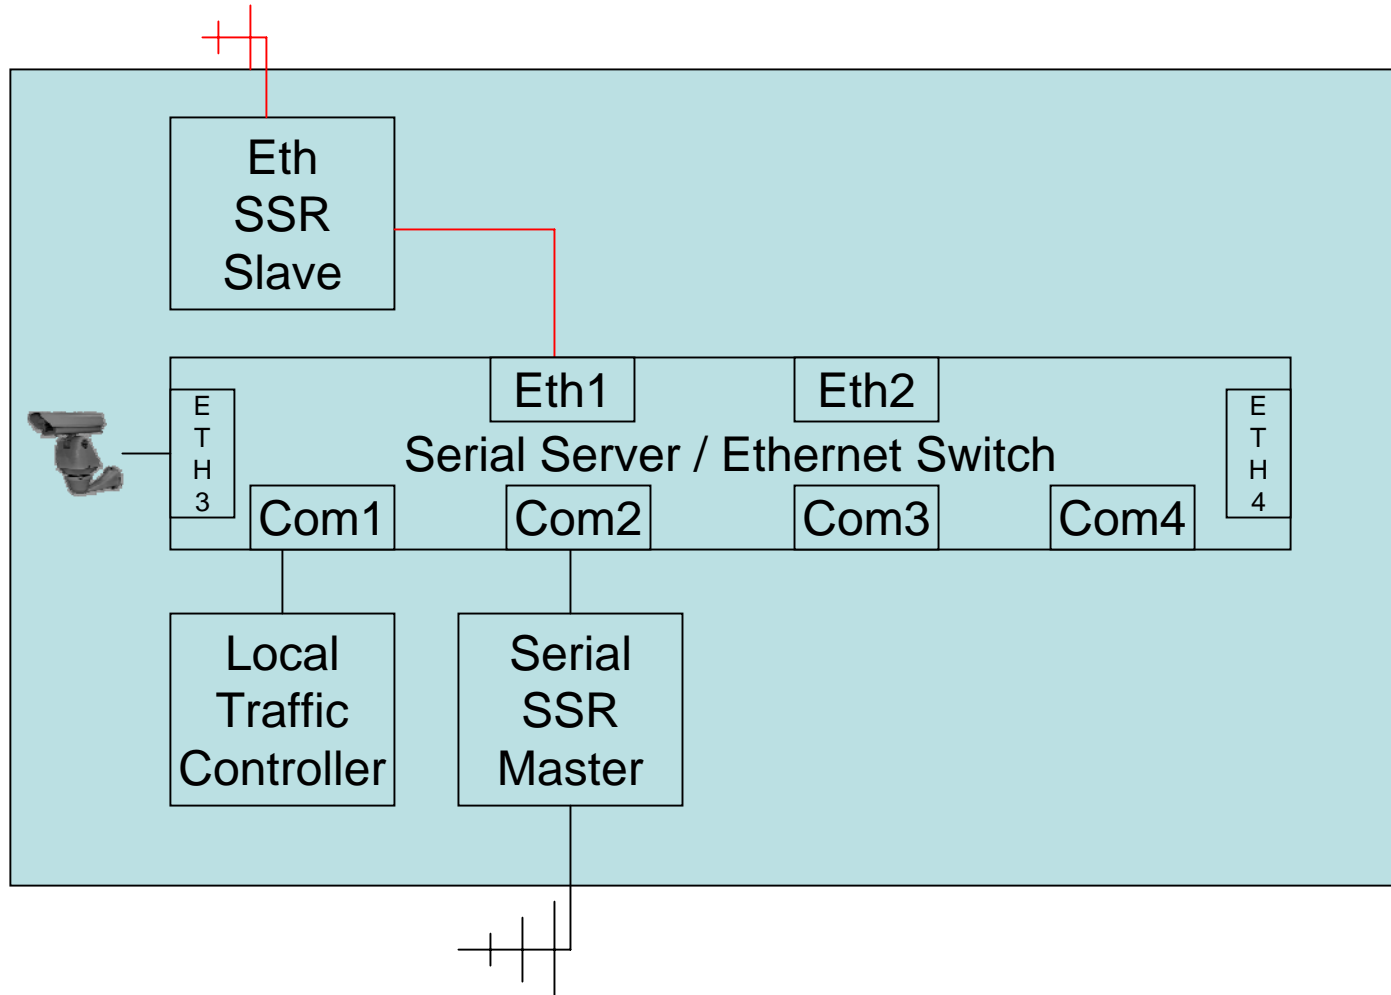

Traffic Signal Controller “A”

Traffic Signal Controller “SR” Serial Repeater

Consolidation Point Repeater “CPR”

Consolidation Point Repeater w/CCTV “CPRC”

LCCS Consolidation Point “LCCS”

Consolidation Point “40A”

Consolidation Point “21A”

Consolidation Point “22A”

Consolidation Point “23A”

Consolidation Point “10A”

Consolidation Point “11A”

Consolidation Point “12A”

Consolidation Point “13A”

Consolidation Point w/CCTV “30C”

Consolidation Point w/CCTV “31C”

Consolidation Point w/CCTV “32C”

Consolidation Point w/CCTV “33C”

Consolidation Point w/CCTV “20C”

Consolidation Point w/CCTV “21C”

Consolidation Point w/CCTV “22C”

Consolidation Point w/CCTV “23C”

Consolidation Point w/CCTV “10C”

Consolidation Point w/CCTV “11C”

Consolidation Point w/CCTV “12C”

Consolidation Point w/CCTV “13C”

DSL/Modem Consolidation Point “VPN00A”

DSL/Modem Consolidation Point “VPN01A”