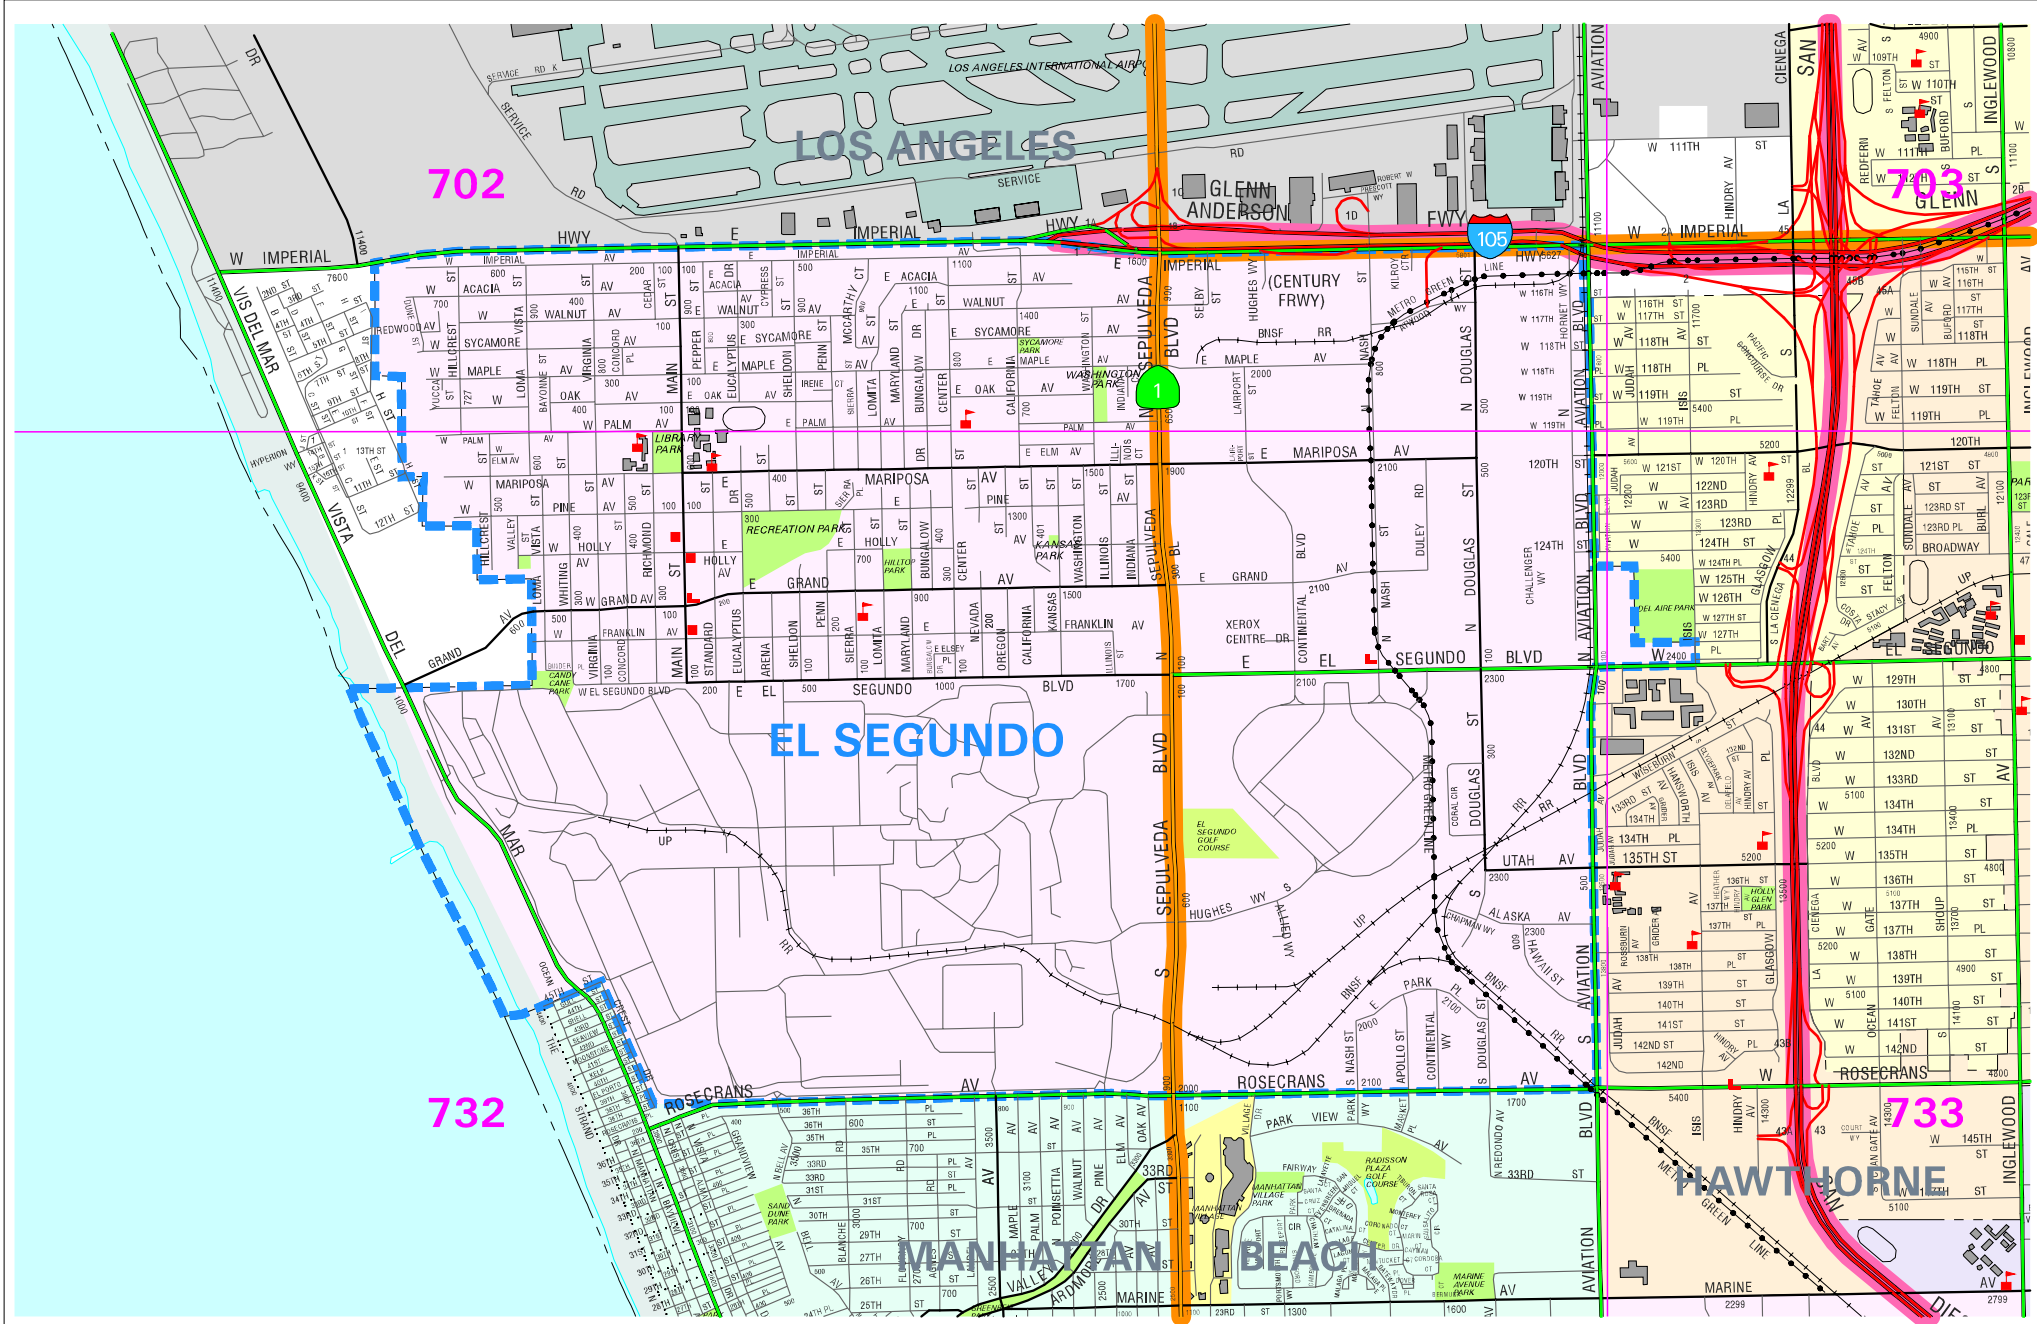

- City Boundary
- Freeway Disaster Route
- Disaster Route
- Thomas Guide Page Grid

CITY OF EL SEGUNDO

(Map Size: 11" x 8.5")

AML:s:\arcspac\wks\arcspac\aml_dir\elsegundo.aml Prepared by: DLACY